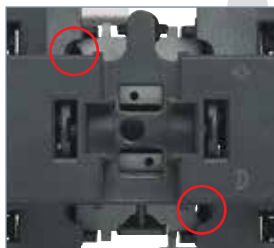

Valena

IN'MATIC

Safe Reliable Robust

PROTECTED CONTACTS IP2X MECHANISM

No finger contacts with live parts during installation

BIGGER RELEASE BUTTONS

More comfort for your fingers

METAL SUPPORT FRAME COVERED BY PLASTIC LAYER

Protection against electrical shock and injuries

SHUTTER FOR CHILD PROTECTION

Embedded in the mechanism

TEST POINTS

Free access without removing the device from the box

Detail from one-way switch

Double teeth claw system