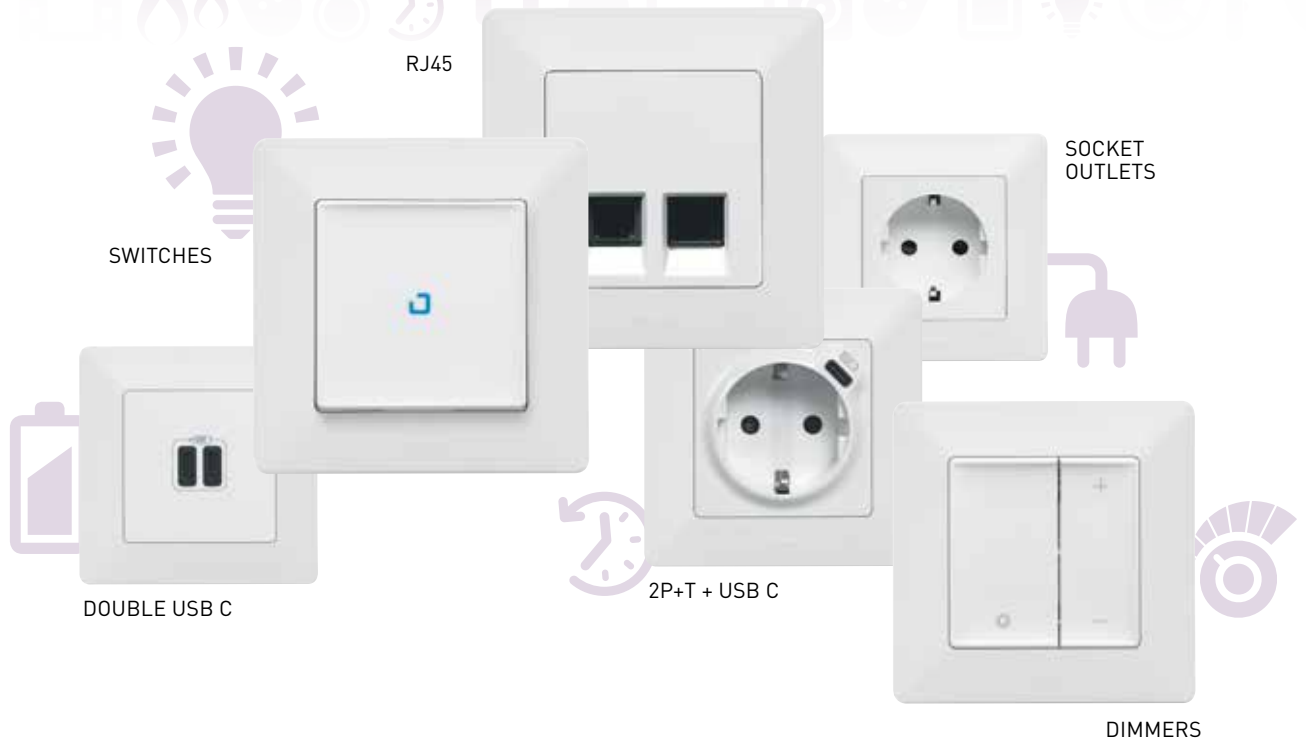

More than 150 functions
available in the 2 designs
to fit with elegance
and simplicity everywhere.