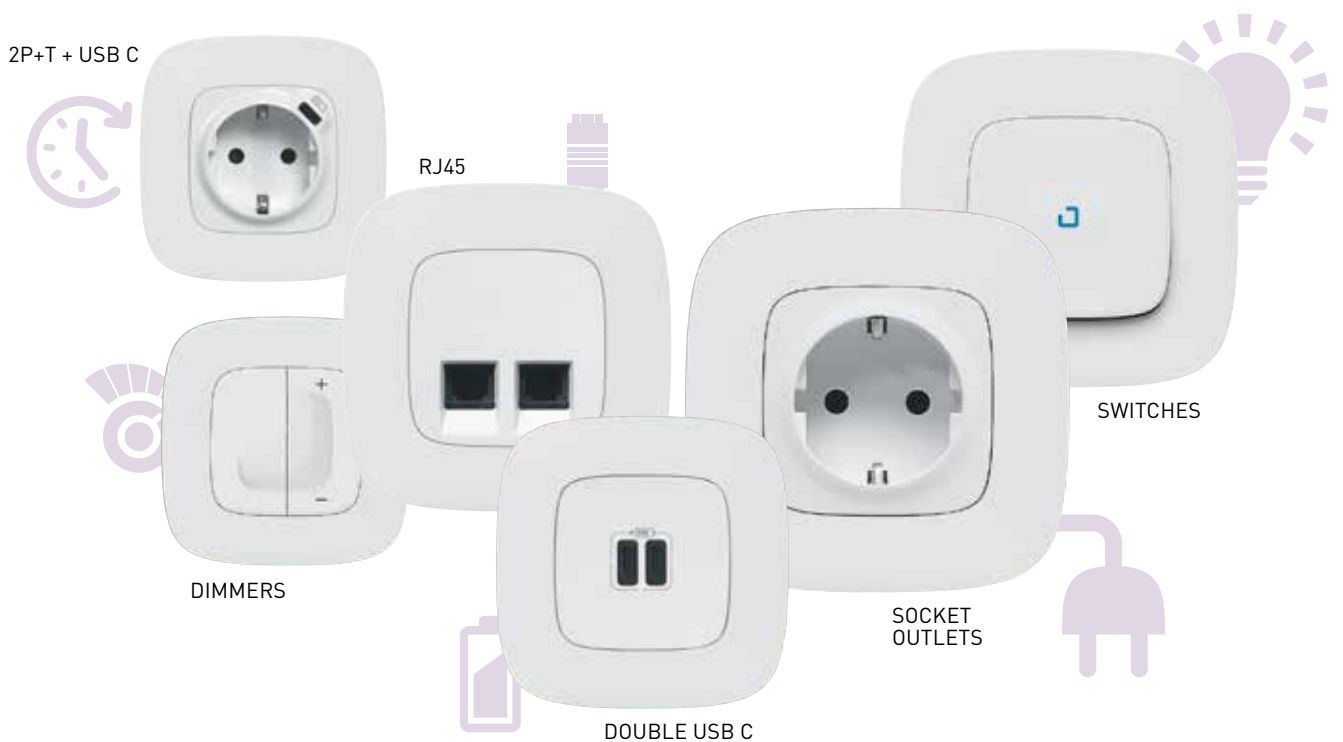

More than 150 functions
available in the 2 designs
to fit with elegance
and simplicity everywhere.