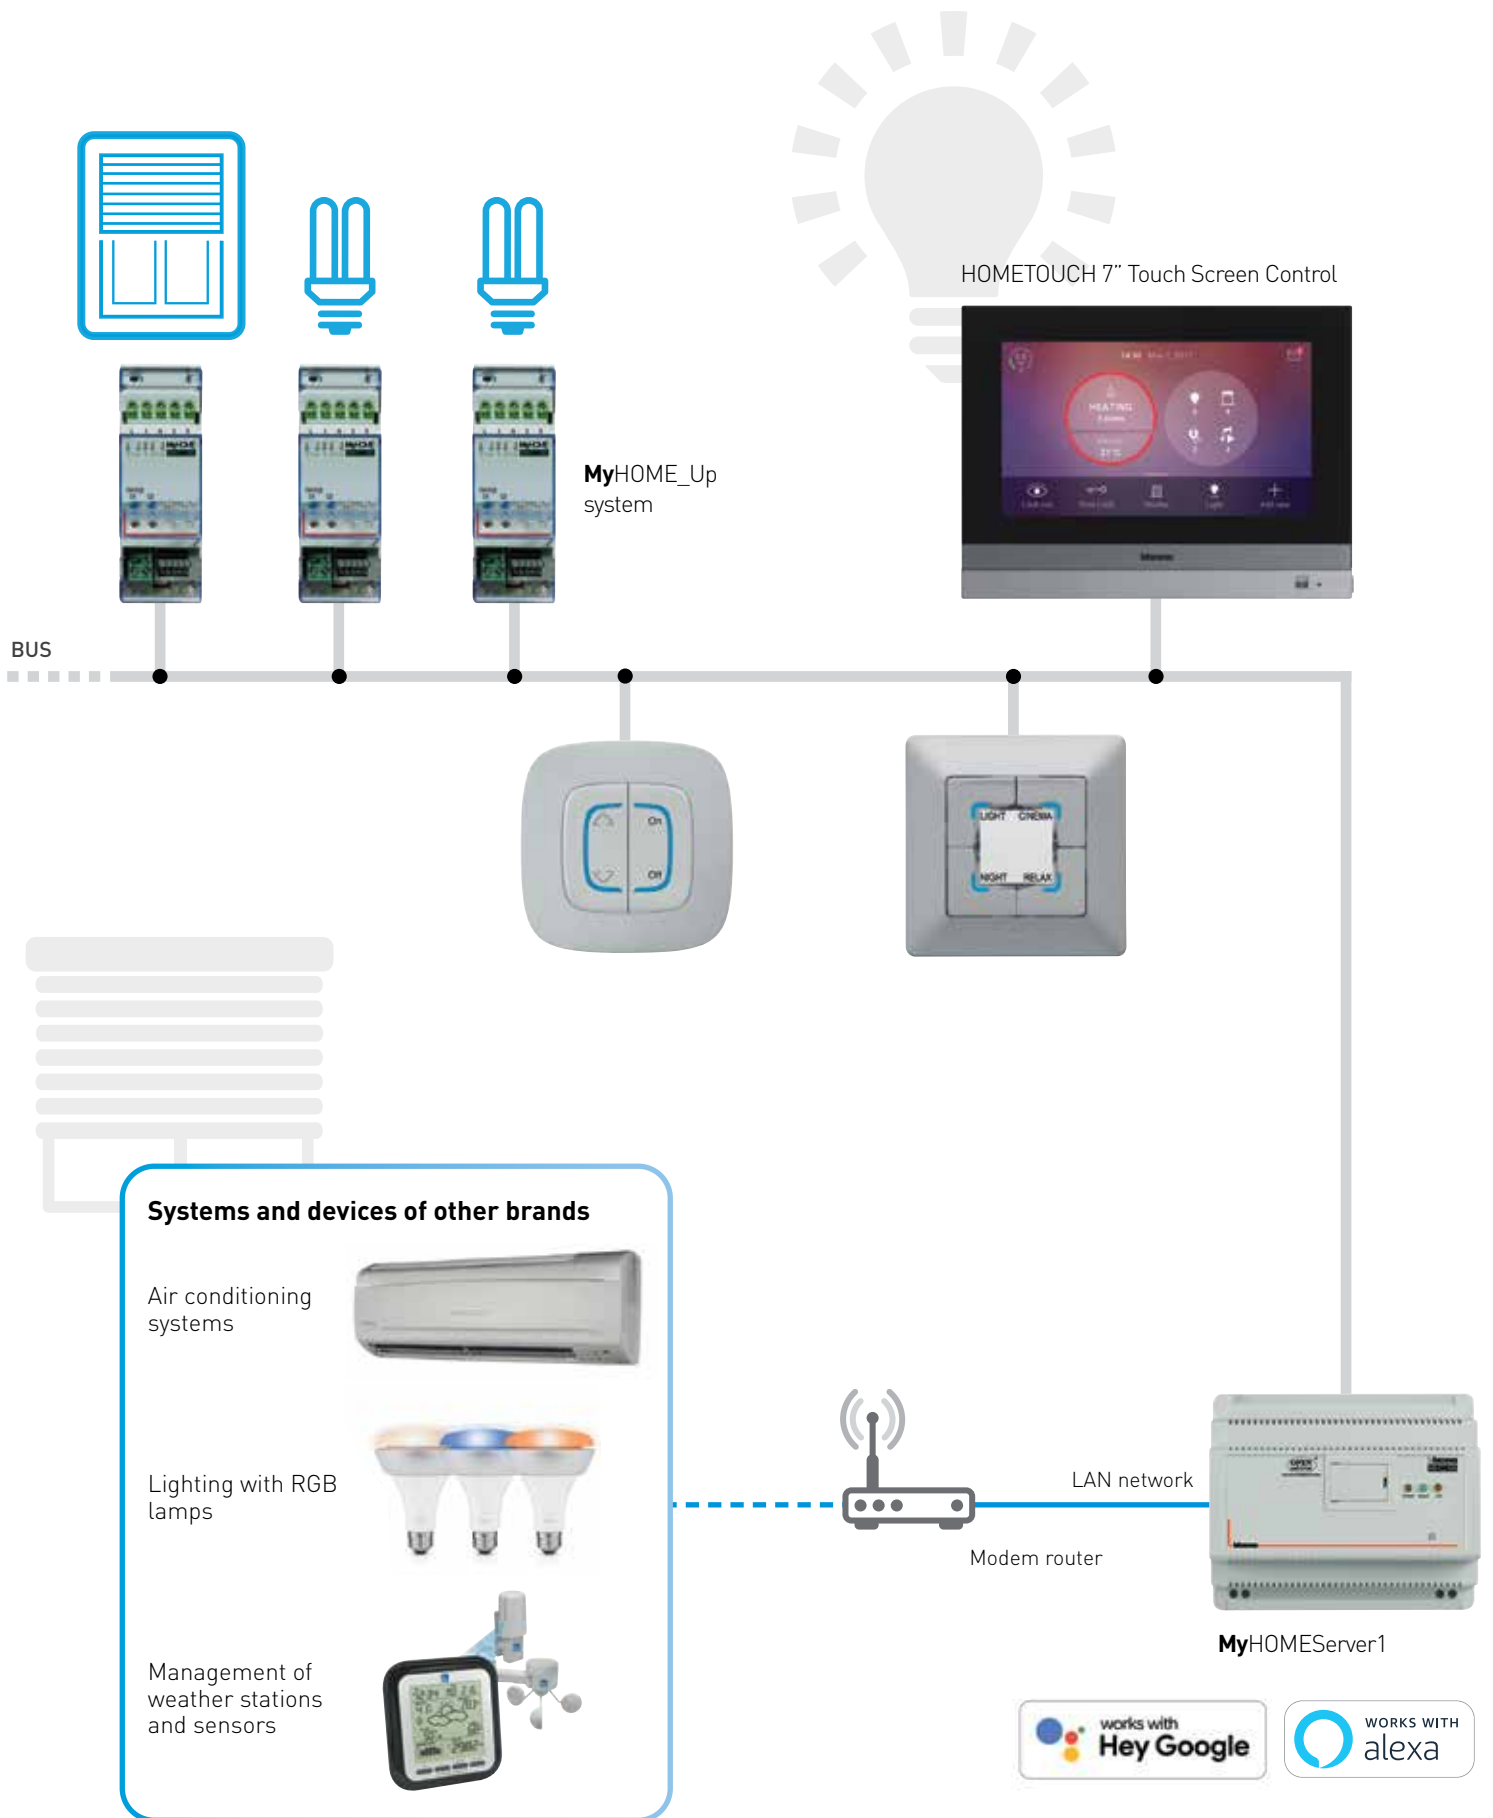

ROLLER BLIND SWITCH

Effortlessly raise
or lower blinds with the
click of a switch.

ELECTRONIC ROOM THERMOSTAT

FLOOR HEATING THERMOSTAT

12 08 22.0°C 28
DAY 1 23

ROLLER BLINDS SWITCH

VENTILATION CONTROL

MyHOME_Up

Home automation evolution

MyHOME_Up App

MyHOME_Up is the integrated modular home automation system based on the BUS technology with 2 wires pair that offers smart solutions in terms of:

- **comfort**, thanks to the custom setting of lights, shutters, temperature and music in every room.
- **safety** to prevent unwanted intrusions.
- **control of consumption and power levels** for energy and cost savings and to avoid overload black-outs.

MyHOME_Up is also an open system, able to integrate with **systems and devices of other brands** to perform advanced functions.

Control MyHOME_Up as you wish

CONTROL WITH SMARTPHONE AND MyHOME_UP DEDICATED APP

This is done using the specific **MyHOME_Up** App installed in the Smartphone of the user. The connection to the system takes advantage of the MyHOMEServer1 gateway connected to the home Wi-Fi network and the Internet through the modem router. No application configuration by the user is required. All the devices to manage are in fact already recognised when the system is put into operation, which is done by the installer using the same App installed in the own Smartphone.