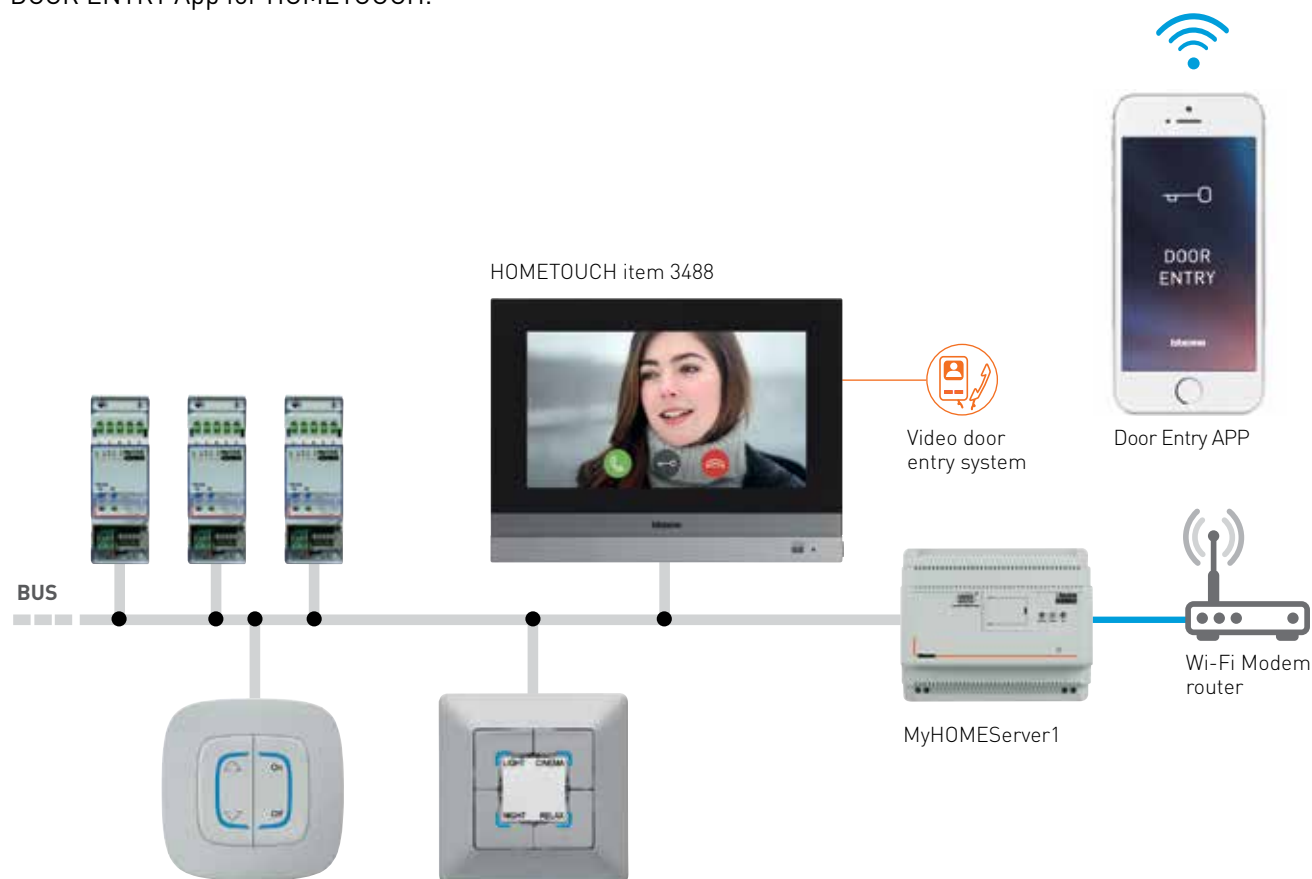

This is done using the specific **MyHOME_Up** App installed in the Smartphone of the user. The connection to the system takes advantage of the MyHOMEServer1 gateway connected to the home Wi-Fi network and the Internet through the modem router. No application configuration by the user is required. All the devices to manage are in fact already recognised when the system is put into operation, which is done by the installer using the same App installed in the own Smartphone.

With **MyHOME_Up** application it will be possible to:

- control the lights;
- control the shutters;
- adjust the temperature;
- control the controlled socket;
- display the instantaneous consumptions of the loads (washing machine, cooker etc.);
- control the devices of other brands (LIFEX, Philips Hue lamps etc...);
- open door locks;
- listen to the music from the Nuvo multiroom sound system;
- create and manage scenarios.

MyHOME_Up is available free for iOS devices from **App Store** and for Android devices from **Play Store**.

CONTROL WITH HOMETOUCH TOUCH SCREEN

Thanks to the simple and immediate interface, with this touch device - item 3488 (black) and item 3488W (white) -, users will have all the functions of the **MyHOME_Up** system at their fingertips:

- Lighting;
- Shutter automation;
- Temperature control;
- Nuvo multi-room sound system;
- Scenarios;
- Function possible thanks to the integration of third-party devices and systems.

In addition, HOMETOUCH also integrates the BTicino video door entry system and can be used as connected internal unit for the handling of calls both locally and from the Smartphone, using the free **DOOR ENTRY App** for HOMETOUCH.