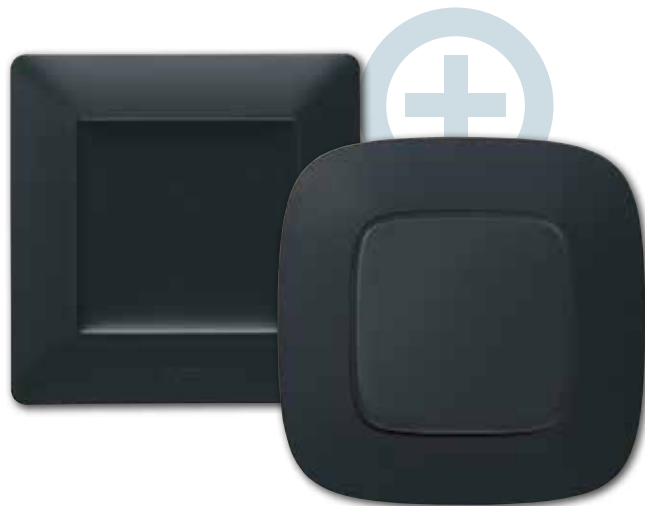

innovation

New Finishes

- Forever Classic
- Aluminium Touch
- Modern Black
- Pop Tonic
- Precious Style

Valena Life/Allure with Netatmo

The connected home easy,
fast and safe.

One mechanism two different designs