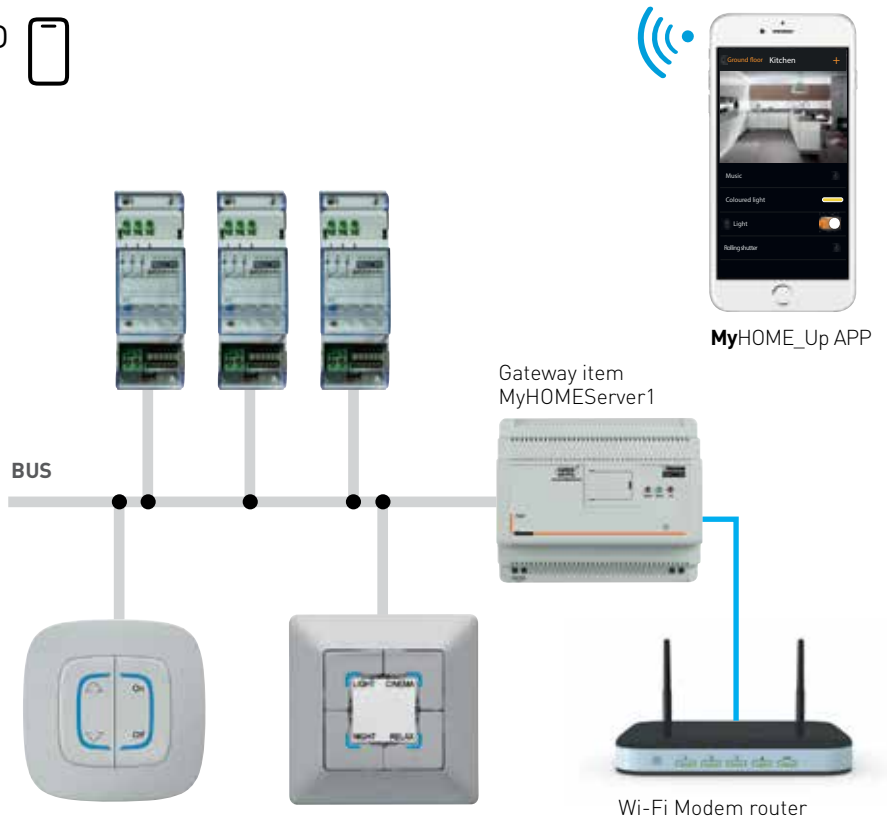

Home automation evolution

MyHOME_Up App

MyHOME_Up is the integrated modular home automation system based on the BUS technology with 2 wires pair that offers smart solutions in terms of:

- **comfort**, thanks to the custom setting of lights, shutters, temperature and music in every room.
- **safety** to prevent unwanted intrusions.
- **control of consumption and power levels** for energy and cost savings and to avoid overload black-outs.

MyHOME_Up is also an open system, able to integrate with **systems and devices of other brands** to perform advanced functions.

Control MyHOME_Up as you wish

CONTROL WITH SMARTPHONE AND MyHOME_UP DEDICATED APP

This is done using the specific **MyHOME_Up** App installed in the Smartphone of the user. The connection to the system takes advantage of the MyHOMEServer1 gateway connected to the home Wi-Fi network and the Internet through the modem router. No application configuration by the user is required. All the devices to manage are in fact already recognised when the system is put into operation, which is done by the installer using the same App installed in the own Smartphone.

With **MyHOME_Up** application it will be possible to:

- control the lights;
- control the shutters;
- adjust the temperature;
- control the controlled socket;
- display the instantaneous consumptions of the loads (washing machine, cooker etc.);
- control the devices of other brands (LIFEX, Philips Hue lamps etc...);
- open door locks;
- listen to the music from the Nuvo multiroom sound system;
- create and manage scenarios.