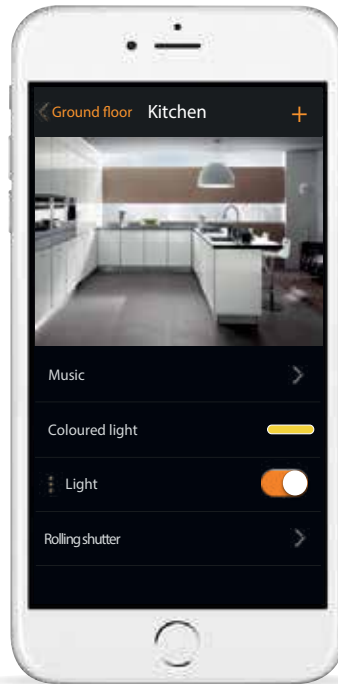

MyHOME_Up is also an open system, able to integrate with **systems and devices of other brands** to perform advanced functions.

Control MyHOME_Up as you wish

CONTROL WITH SMARTPHONE AND MyHOME_UP DEDICATED APP

With **MyHOME_Up** application it will be possible to:

- control the lights;
- control the shutters;
- adjust the temperature;
- control the controlled socket;
- display the instantaneous consumptions of the loads (washing machine, cooker etc.);
- control the devices of other brands (LIFEX, Philips Hue lamps etc...);
- open door locks;
- listen to the music from the Nuvo multiroom sound system;
- create and manage scenarios.