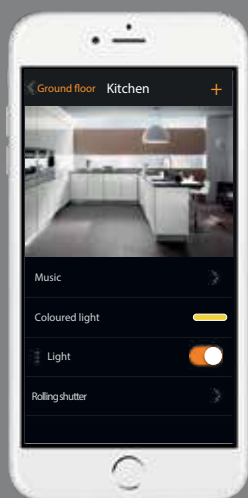

MyHOME_Up

Home automation evolution

MyHOME_Up App

MyHOME_Up is the integrated modular home automation system based on the BUS technology with 2 wires pair that offers smart solutions in terms of:

- **comfort**, thanks to the custom setting of lights, shutters, temperature and music in every room.
- **safety** to prevent unwanted intrusions.
- **control of consumption and power levels** for energy and cost savings and to avoid overload black-outs.

MyHOME_Up is also an open system, able to integrate with **systems and devices of other brands** to perform advanced functions.