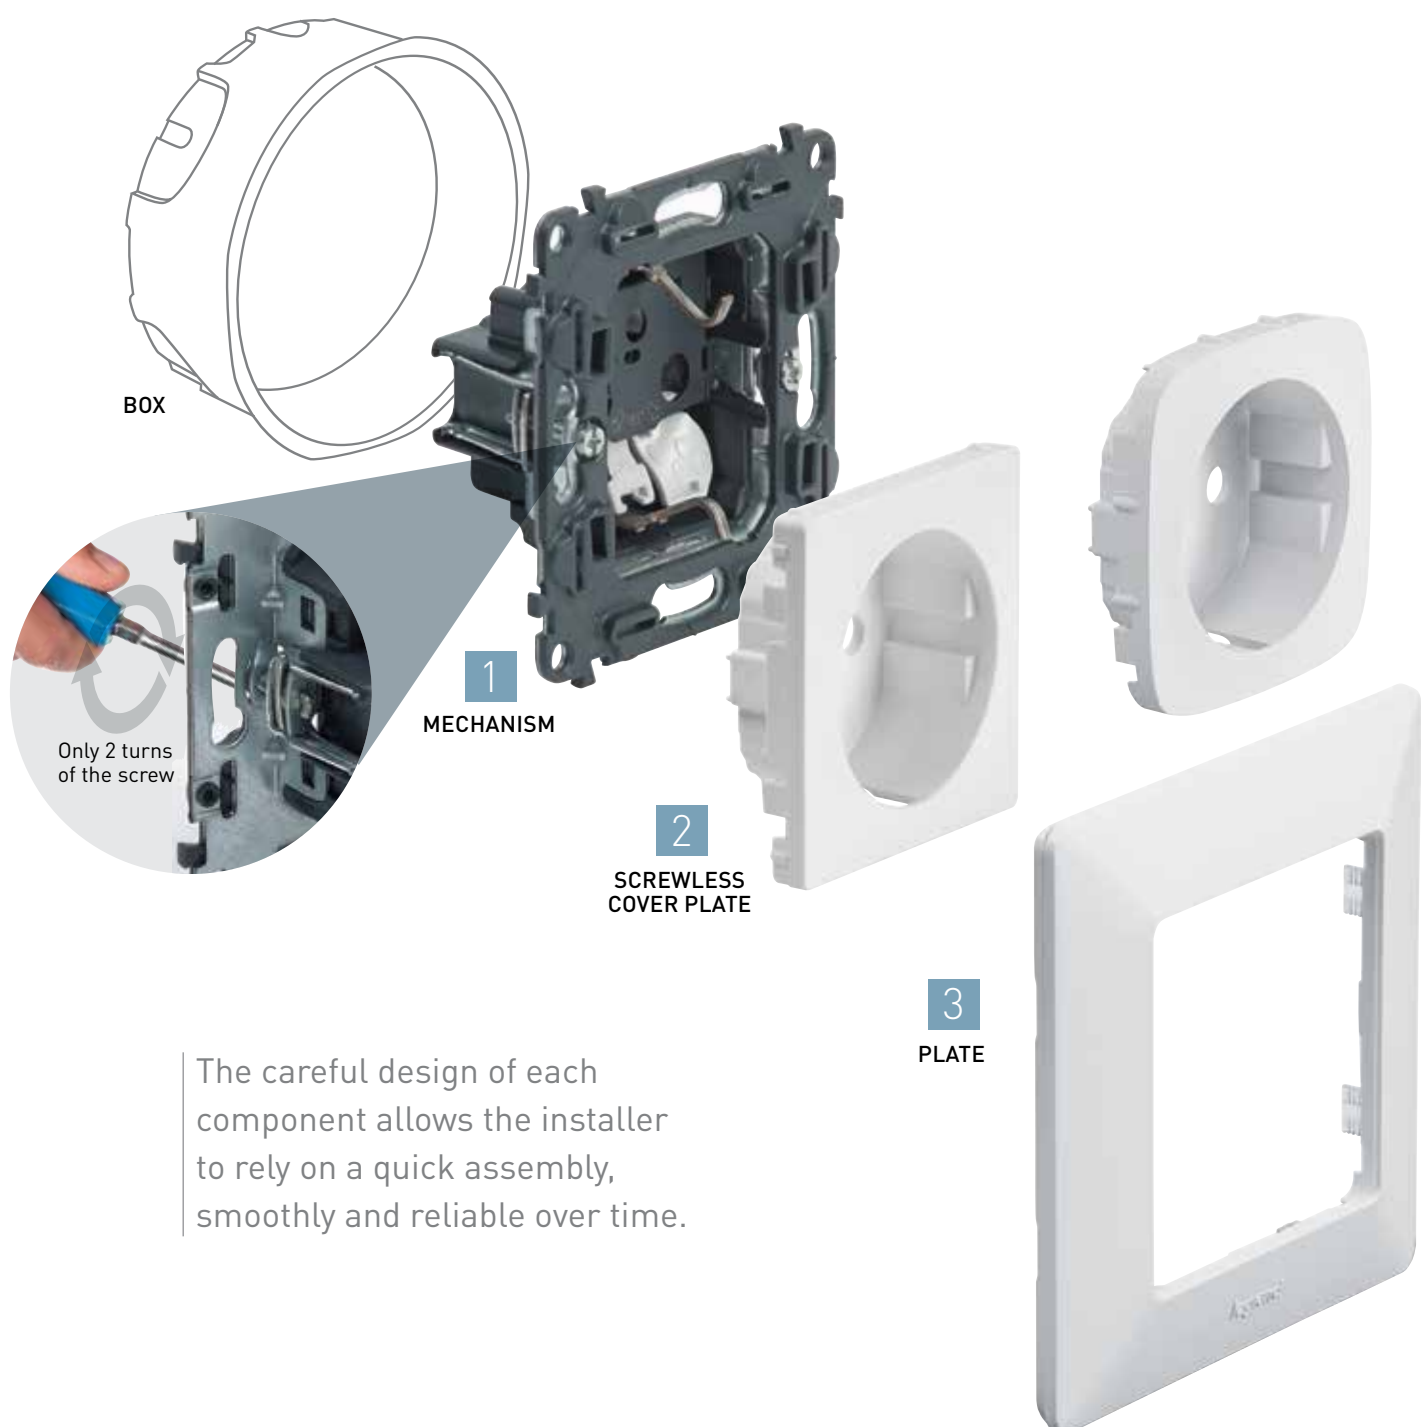

IN'MATIC : better performance and maximum quality for sockets and controls

Automatic terminals with coloured cable entry

- Fast and toolless:** just a few seconds needed to wire the device.
- Reliable:** longlasting connections guaranteed.
- Taping off:** faster and easier than with a screw terminal.

Suitable for both rigid and flexible cable

Protection cover

Protection of the device against dust, paint and scratches, even after installation. No need to remove the protection when the product is used before the cover plate installation.

LED Plug-in

Illuminated functions with LED technology: energy saving, longlasting solution.

Valena IN'MATIC

Simple and Faster

INSTALLATION PROCEDURE

- 1 Fix the device into the box
- 2 Clip the screwless cover plate into the mechanism (screwdriver not needed)
- 3 Complete the work by clipping the plate. The screwless cover plate guides you in this process