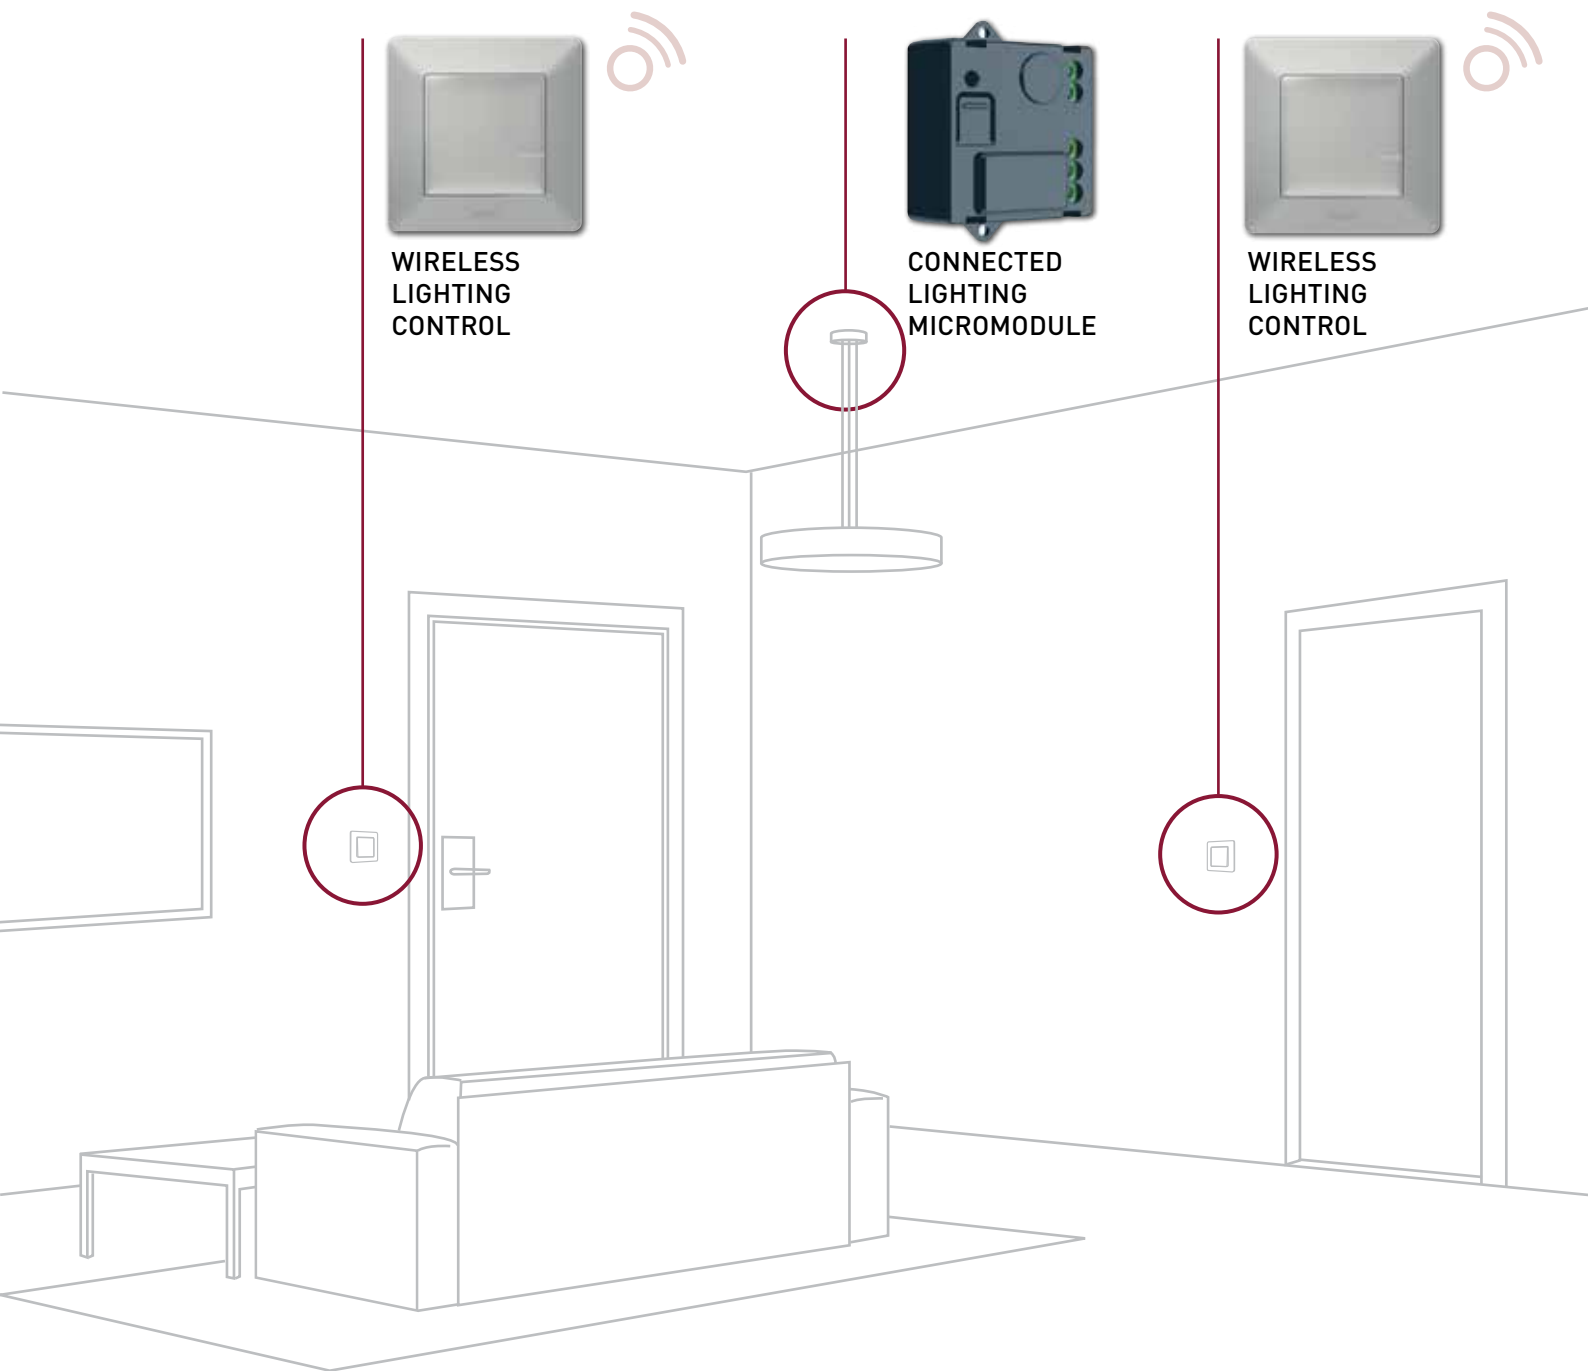

Zigbee 3.0 is a low-power, long range and robust radio protocol.

SIMPLE AND FAST PAIRING

The system configuration doesn't require tools or software. Wireless controls are paired by tapping them on the wired products, or by using the Home + Control app.

Application examples

Addition of a second light control point

The traditional switch wired to the lamp is replaced by a connected switch. It's managed using an ON/OFF wireless control installed near the bed.

TRADITIONAL SWITCH

CONNECTED SWITCH

WIRELESS LIGHTING CONTROL

Creation of a two-way switch

The lighting system can also be made without flush mounted actuators. Simply use a connected lighting micromodule, which may be easily installed inside the light fitting cup. The ON/OFF switch is managed using wireless controls installed anywhere inside the room, depending on the user's needs.

Multimedia solutions

All connections
at your fingertips

An easy, flexible
and high-quality offer.

BLUETOOTH MODULE

The Bluetooth module lets you play your smart phone's music, directly through your house's loudspeakers.