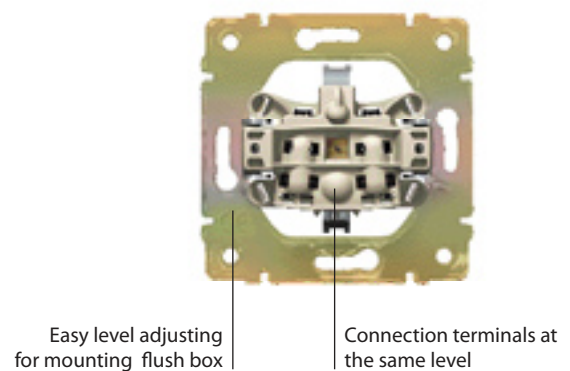

Radio

Socket

Data RJ45

Socket

Valena a source of security for Home
Even bathroom or kitchen are satisfied
in terms of IP 44 protection.
Valena integrate a complete range
of waterproof plates and sockets
outlets with flap and shutters for child
protection.
With Valena, your clients choose also
the IP 44 security.

The speedy and safe installation mechanism is a distinctive feature of Valena Key socket range. With Valena enjoy higher tempo at your construction sites

Valena™ switches

7701 01 + 7701 51

7744 10 + 7744 51