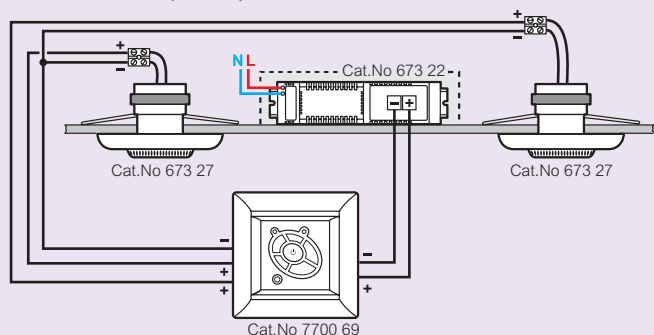

■ Diffusion of a music source in one room in a house (for example the kitchen, bathroom, etc.)

With spot loudspeakers Cat.No 673 27 and power supply Cat.No 7700 69 (stereo)