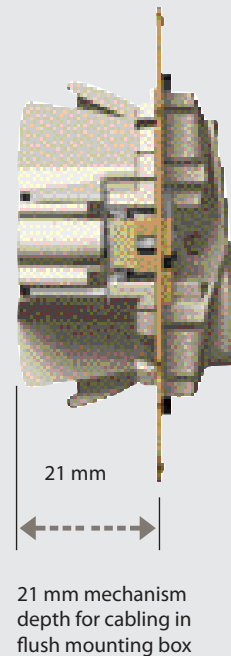

In order to guarantee your clients an installation which provides them with a comfortable use and energy performance, Valena relies on Legrand technology which has proved its efficiency. The solidity of its mechanisms and performance of its equipments provide a fast and simple installation with no tool. Valena will help you to gain time and will assure you a perfect finish. Valena is the aesthetical efficiency of high technology