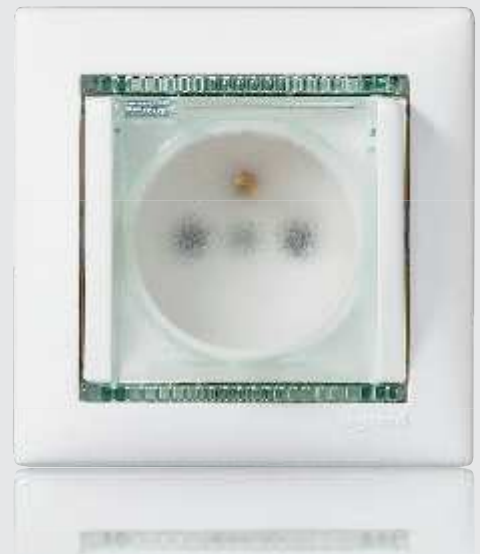

Radio

Socket

Data RJ45

Socket

Valena a source of security for Home
Even bathroom or kitchen are satisfied
in terms of IP 44 protection.
Valena integrate a complete range
of waterproof plates and sockets
outlets with flap and shutters for child
protection.
With Valena, your clients choose also
the IP 44 security.