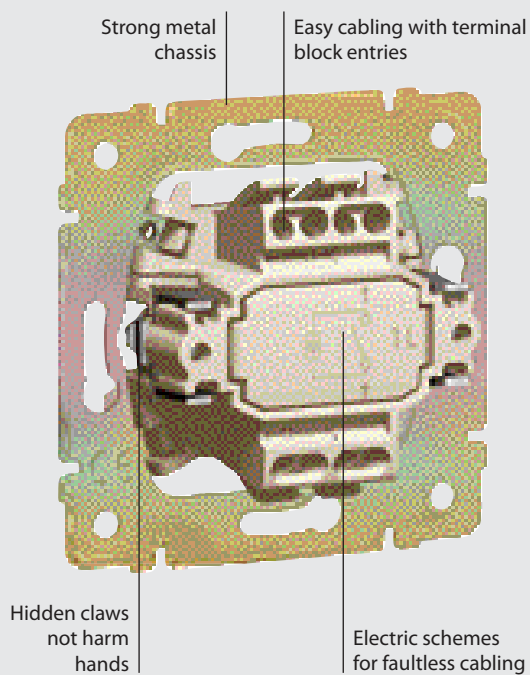

In order to guarantee your clients an installation which provides them with a comfortable use and energy performance, Valena relies on Legrand technology which has proved its efficiency. The solidity of its mechanisms and performance of its equipments provide a fast and simple installation with no tool. Valena will help you to gain time and will assure you a perfect finish. Valena is the aesthetical efficiency of high technology