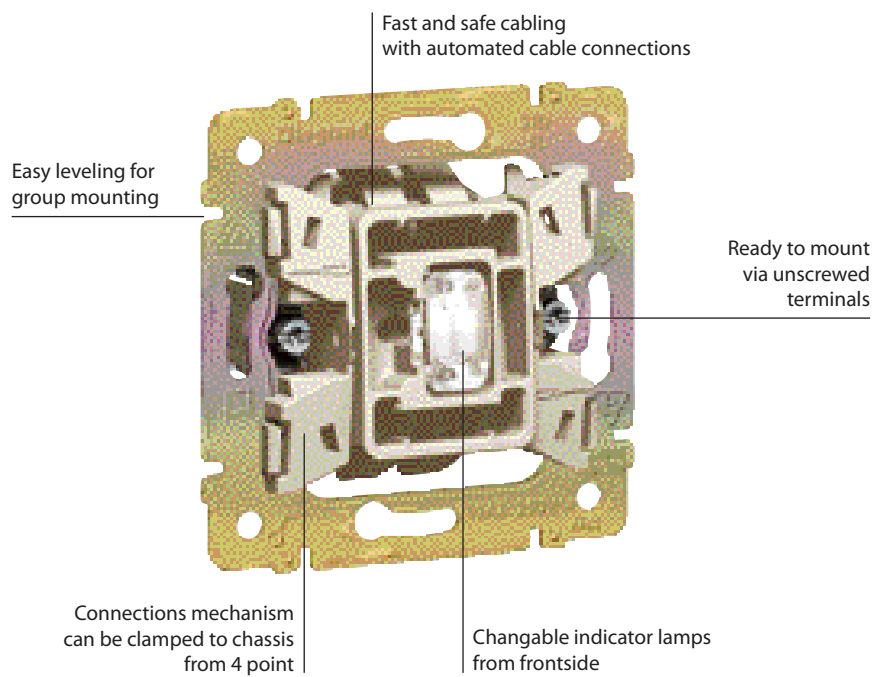

Valena, professional background to create a perfect finish

For many years professionals have been just looking for Valena