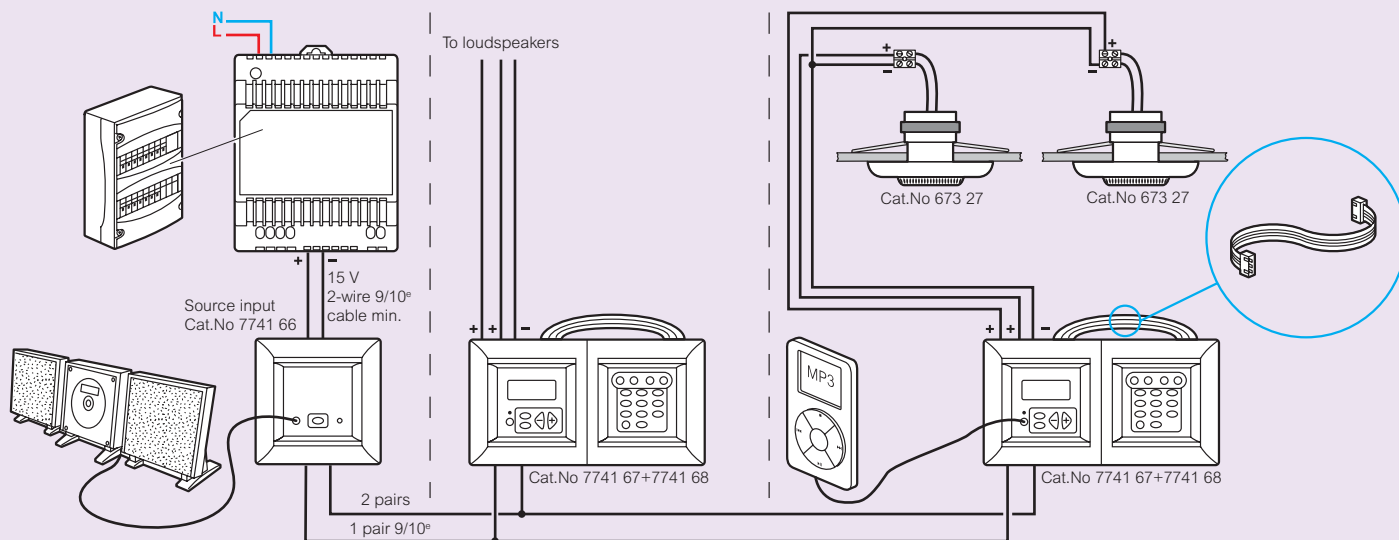

Diffusion of the main source, the auxiliary (MP3 player) or independent FM radio, via local control Cat.Nos 7741 67/7700 67/7702 67 and tuner extension Cat.Nos 7741 68/7700 68/ 7702 68