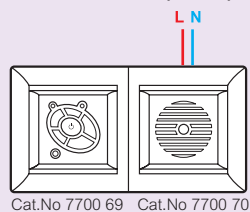

With power supply for tuner Cat.No 7700 69 + integrated loudspeaker Cat.No 7700 70 (mono)